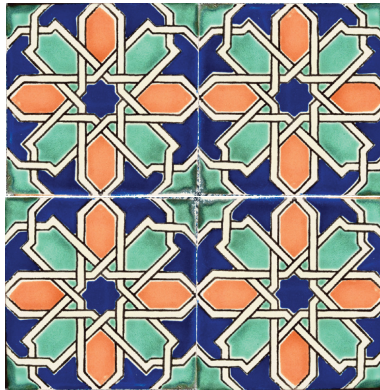

Seville Blue
 Blanco

Guadalajara
 Blanco

Guadalajara
 Pure White

3 x 6 Decoratives -stocked as indicated

3x6 Ronda
 Blanco
 3x3 Corner

3x6 Barrio
 Blanco
 3x3 Corner

3x6 Alcachofa
 Blanco
 3x3 Corner

California Art Tile

4 x 4 Decoratives -stocked on Blanco, as indicated

Costa del Sol
Blanco

Maria
Blanco

Vizcaino
Blanco

Vitorio # 1
Blanco

Alcazar
Blanco

Magellan
Blanco

Zocodover
Blanco

Palacio Especial
Blanco

Guadalajara
Blanco

California Art Tile

4 x 4 Decoratives -stocked on Blanco, as indicated

Toledo
Blue
Blanco

Toledo
Brown/Blue
Blanco

Valencia
Black/Brown
Blanco

Seville
Green
Blanco

stocked, as shown, on Pure White 4 x 4

Delft A

Delft B

Delft C

Delft D

Delft E

Delft F

Delft G