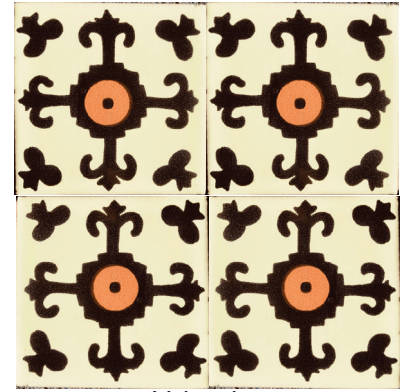

Seville Blue
 Blanco

Guadalajara
 Blanco

Guadalajara
 Pure White

3 x 6 Decoratives -stocked as indicated

3x6 Ronda
 Blanco
 3x3 Corner

3x6 Barrio
 Blanco
 3x3 Corner

3x6 Alcachofa
 Blanco
 3x3 Corner

California Art Tile

Palacio Especial
Blanco

Guadalajara
Blanco

California Art Tile

4 x 4 Decoratives -stocked on Blanco, as indicated

Toledo
Blue
Blanco

Toledo
Brown/Blue
Blanco

Valencia
Black/Brown
Blanco

Seville
Green
Blanco

Seville
Blue
Blanco

4 x 4 Decoratives -stocked on Pure White, as indicated

Lace
Blue
Pure White

Seville
Blue
Pure White

Valencia
Black/Brown
Pure White

California Art Tile

6 x 6 Decoratives -stocked on Blanco, as indicated

stocked, as shown, on Pure White 4 x 4

Delft A

Delft B

Delft C

Delft D

Delft E

Delft F

Delft G