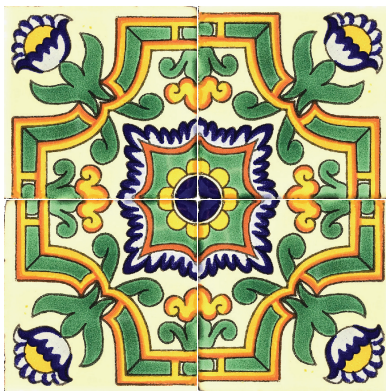

Seville Blue
 Blanco

Guadalajara
 Blanco

Guadalajara
 Pure White

3 x 6 Decoratives -stocked as indicated

3x6 Ronda
 Blanco
 3x3 Corner

3x6 Barrio
 Blanco
 3x3 Corner

3x6 Alcachofa
 Blanco
 3x3 Corner

California Art Tile

4 x 4 Decoratives -stocked on Blanco, as indicated

Costa del Sol
Blanco

Maria
Blanco

Vizcaino
Blanco

Vitorio # 1
Blanco

Alcazar
Blanco

Magellan
Blanco

Zocodover
Blanco

Palacio Especial
Blanco

Guadalajara
Blanco

California Art Tile

4 x 4 Decoratives -stocked on Blanco, as indicated

Toledo
Blue
Blanco

Toledo
Brown/Blue
Blanco

Valencia
Black/Brown
Blanco

Seville
Green
Blanco

stocked, as shown, on Pure White 4 x 4

Delft A

Delft B

Delft C

Delft D

Delft E

Delft F

Delft G