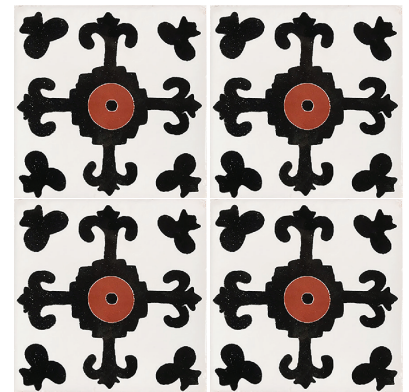

Seville
Blue
Blanco

4 x 4 Decoratives -stocked on Pure White, as indicated

Lace
Blue
Pure White

Seville
Blue
Pure White

Valencia
Black/Brown
Pure White

California Art Tile

6 x 6 Decoratives -stocked on Blanco, as indicated