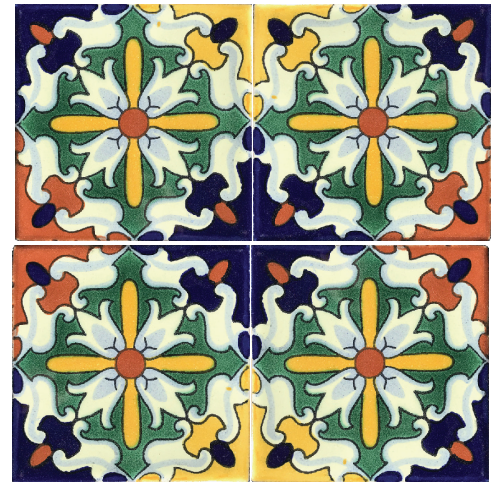

Seville
Blue
Blanco

4 x 4 Decoratives -stocked on Pure White, as indicated

Lace
Blue
Pure White

Seville
Blue
Pure White

Valencia
Black/Brown
Pure White

California Art Tile

6 x 6 Decoratives -stocked on Blanco, as indicated

Costa del Sol
Blanco

Huelva
Blanco

La Valencia #1
Blanco

Olivo
Blanco

Luisa #2
Blue
Blanco

Maria
Blanco

6 x 6 Decoratives -stocked on Blanco, as indicated

Seville
BL
Blanco

Guadalara
Blanco
6 x 6

Valencia
Black/Brown
Blanco

Magellan
Blanco
6 x 6

Murals

Challis Mural:
35 pc on 4x4 Blanco

Virgin de
Guadalupe Mural
12 pc on 4x4 Blanco

River Mural(mural only)
35 pc on 4x4 Blanco

Please read the Product Knowledge information at CAArtTile.net. Color, shade & texture variation are inherent in all of our product. Photos and online images are not color accurate. Client should purchase samples prior to final product selection.

stocked, as shown, on Pure White 4 x 4

Delft A

Delft B

Delft C

Delft D

Delft E

Delft F

Delft G