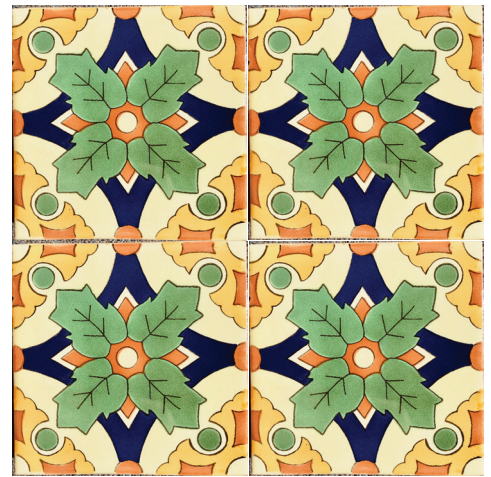

Seville
Blue
Blanco

4 x 4 Decoratives -stocked on Pure White, as indicated

Lace
Blue
Pure White

Seville
Blue
Pure White

Valencia
Black/Brown
Pure White

California Art Tile

6 x 6 Decoratives -stocked on Blanco, as indicated

Costa del Sol
Blanco

Huelva
Blanco

La Valencia #1
Blanco

Olivo
Blanco

Luisa #2
Blue
Blanco

Maria
Blanco

6 x 6 Decoratives -stocked on Blanco, as indicated

Seville
BL
Blanco

Guadalara
Blanco
6 x 6

Valencia
Black/Brown
Blanco

Magellan
Blanco
6 x 6

Murals

Challis Mural:
35 pc on 4x4 Blanco

Virgin de
Guadalupe Mural
12 pc on 4x4 Blanco

River Mural(mural only)
35 pc on 4x4 Blanco

Please read the Product Knowledge information at CAArtTile.net. Color, shade & texture variation are inherent in all of our product. Photos and online images are not color accurate. Client should purchase samples prior to final product selection.