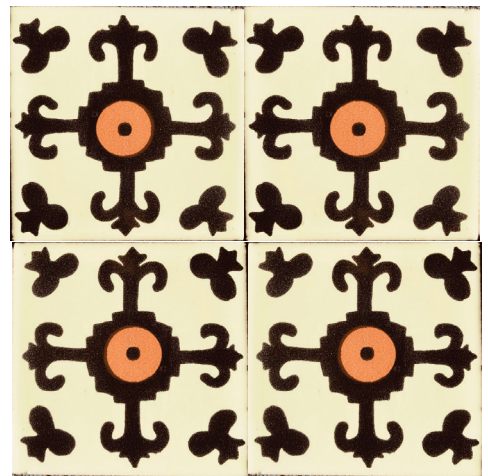

Seville
Blue
Blanco

4 x 4 Decoratives -stocked on Pure White, as indicated

Lace
Blue
Pure White

Seville
Blue
Pure White

Valencia
Black/Brown
Pure White

California Art Tile

6 x 6 Decoratives -stocked on Blanco, as indicated

Costa del Sol
Blanco

Huelva
Blanco

La Valencia #1
Blanco

Olivo
Blanco

Luisa #2
Blue
Blanco

Maria
Blanco

6 x 6 Decoratives -stocked on Blanco, as indicated

Seville
BL
Blanco

Guadalara
Blanco
6 x 6

Valencia
Black/Brown
Blanco

Magellan
Blanco
6 x 6

Murals

Challis Mural:
35 pc on 4x4 Blanco

Virgin de
Guadalupe Mural
12 pc on 4x4 Blanco

River Mural(mural only)
35 pc on 4x4 Blanco

Please read the Product Knowledge information at CAArtTile.net. Color, shade & texture variation are inherent in all of our product. Photos and online images are not color accurate. Client should purchase samples prior to final product selection.