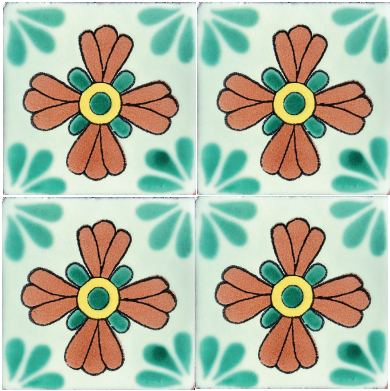

Seville Blue
 Blanco

Guadalajara
 Blanco

Guadalajara
 Pure White

3 x 6 Decoratives -stocked as indicated

3x6 Ronda
 Blanco
 3x3 Corner

3x6 Barrio
 Blanco
 3x3 Corner

3x6 Alcachofa
 Blanco
 3x3 Corner

California Art Tile

Palacio Especial
Blanco

Guadalajara
Blanco

California Art Tile

4 x 4 Decoratives -stocked on Blanco, as indicated

Toledo
Blue
Blanco

Toledo
Brown/Blue
Blanco

Valencia
Black/Brown
Blanco

Seville
Green
Blanco

Seville
Blue
Blanco

4 x 4 Decoratives -stocked on Pure White, as indicated

Lace
Blue
Pure White

Seville
Blue
Pure White

Valencia
Black/Brown
Pure White

California Art Tile

6 x 6 Decoratives -stocked on Blanco, as indicated

stocked, as shown, on Pure White 4 x 4

Delft A

Delft B

Delft C

Delft D

Delft E

Delft F

Delft G