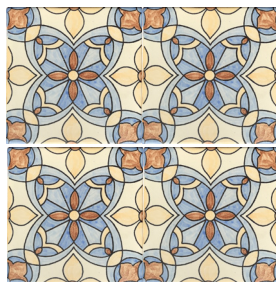

Kaleidoscope