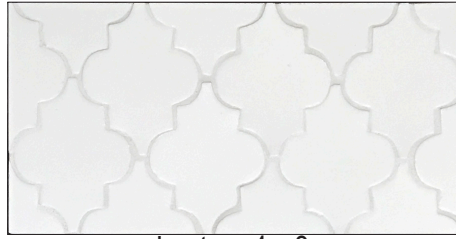

Lantern 4 x 3

Satin Aurora
20 pieces per sf
sold by piece

$ 1.09 each piece

Satin Taupe
20 pieces per sf
sold by piece

$ 1.09 each piece