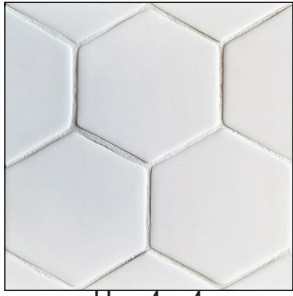

(profile) Peacock *Satin*
6" BG Thin Liner

(profile) Midnight *Satin*
6" BG Thin Liner

Jade *Satin*

Satin Trim

stocked Aurora only:

2 x 8 SBN (8 inch side)	\$ 3.99
8 x 2 SBN (2 inch side)	3.99
2 x 8 TSBN*	4.89
6-inch Quarter Round	3.79
5-in Q-Round Beak	4.99

*Triple Surface Bullnose
(TSBN) must be cut in the field
before installation

(profile) Jade *Satin*
6" BG Thin Liner

PV4a

Satin
2 x 8 Subway

Special Order Colors:

PV 5

Satin
2 x 8 Subway

Please read the Product Knowledge information at CAArtTile.net.

Color, shade & texture variation is inherent in all of our product. Client should purchase samples prior to final product selection.

CALIFORNIA ART TILE

Satin

Primavera

Hex 4 x 4

Satin Aurora
8.5 pieces per sf
sold by piece
\$ 1.09 each piece