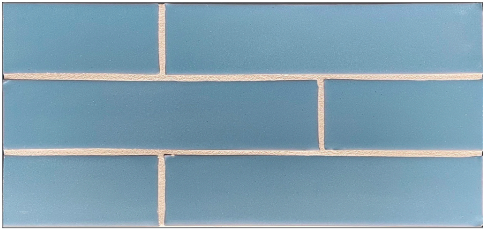

Satin Primavera

2 x 8 *Satin* Brick Subway - stocked as indicated - 8 pieces per sf: \$ 8.99 sf

6-inch *Satin* BG Thin-Liner - stocked as indicated: 3.69 each piece

Aurora *Satin*

Earl Grey *Satin*

Taupe *Satin*

(profile) Aurora *Satin*
6" BG Thin Liner

(profile) Earl Grey *Satin*
6" BG Thin Liner

(profile) Taupe *Satin*
6" BG Thin Liner

Carbon *Satin*

Peacock *Satin*

Midnight *Satin*

(profile) Carbon *Satin*
6" BG Thin Liner

(profile) Peacock *Satin*
6" BG Thin Liner

(profile) Midnight *Satin*
6" BG Thin Liner

Jade *Satin*

Satin Trim

stocked Aurora only:

2 x 8 SBN (8 inch side)	\$ 3.99
8 x 2 SBN (2 inch side)	3.99
2 x 8 TSBN*	4.89
6-inch Quarter Round	3.79
5-in Q-Round Beak	4.99

*Triple Surface Bullnose
(TSBN) must be cut in the field
before installation

(profile) Jade *Satin*
6" BG Thin Liner

PV4a

Satin
2 x 8 Subway

Special Order Colors:

PV 5

Satin
2 x 8 Subway

Please read the Product Knowledge information at CAArtTile.net.