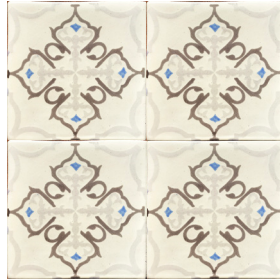

CALIFORNIA ART TILE

Satin

Primavera

Satin Aurora
8.5 pieces per sf
sold by piece
$ 1.09 each piece

For Trim
Consider using
BG Thin-Liner

Satin Aurora
20 pieces per sf
sold by piece

$ 1.09 each piece

Satin Taupe
20 pieces per sf
sold by piece

$ 1.09 each piece

6 x 6 *Satin* Deco - $ 4.49 each tile

Aladin

6 x 6 *Satin* Deco - $ 5.49 each tile

6 x 6 *Satin* Deco Sample Boards: $ 24.99 each board