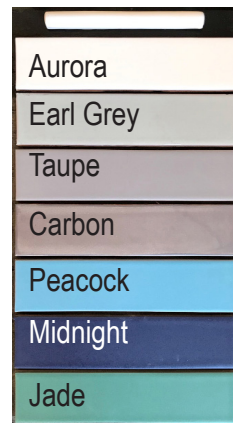

(profile) Aurora *Satin*
6" BG Thin Liner

(profile) Earl Grey *Satin*
6" BG Thin Liner

(profile) Taupe *Satin*
6" BG Thin Liner

Carbon *Satin*

Peacock *Satin*

Midnight *Satin*

(profile) Carbon *Satin*
6" BG Thin Liner

(profile) Peacock *Satin*
6" BG Thin Liner

(profile) Midnight *Satin*
6" BG Thin Liner

Jade *Satin*

Satin Trim

stocked Aurora only:

2 x 8 SBN (8 inch side)	\$ 3.99
8 x 2 SBN (2 inch side)	3.99
2 x 8 TSBN*	4.89
6-inch Quarter Round	3.79
5-in Q-Round Beak	4.99

*Triple Surface Bullnose
(TSBN) must be cut in the field
before installation

(profile) Jade *Satin*
6" BG Thin Liner

PV4a

Satin
2 x 8 Subway

Special Order Colors:

PV 5

Satin
2 x 8 Subway

Please read the Product Knowledge information at CAArtTile.net.

Color, shade & texture variation is inherent in all of our product. Client should purchase samples prior to final product selection.

CALIFORNIA ART TILE

Satin

Primavera

Hex 4 x 4

Satin Aurora
8.5 pieces per sf
sold by piece
\$ 1.09 each piece