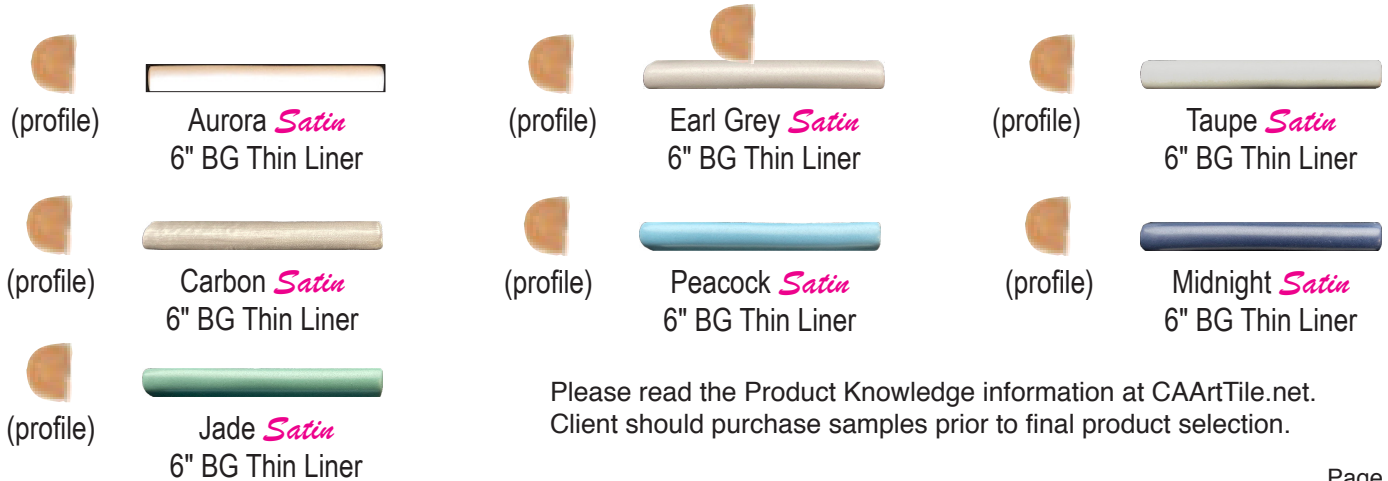

Special Order Colors:

PV 5

Satin

2 x 8 Subway
Call for pricing and eta on
special orders

.55 x 6 *Satin* BG Thin-Liner - stocked as shown - \$3.89 each

Please read the Product Knowledge information at CAArtTile.net.
Client should purchase samples prior to final product selection.