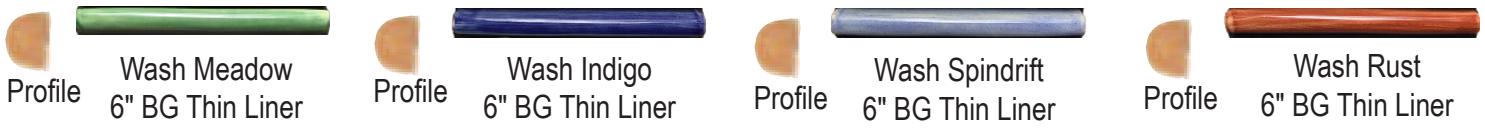

phone: 203-946-0861

fax: 203-946-0862

Primavera

Red body tile with a percent of white clay. Rectified for a tighter grout joint. Tile is recommended for interior wall use. Variation of size, color and texture may occur. In order to blend well, tiles should be shuffled prior to installing. For shower application, we recommend a 1/2", unpainted cement board with stainless steel screws, or a traditional mudset. Client should purchase samples before final product selection. Consult our Product Knowledge page and list of Terms and Conditions within this price book.

Primavera (gloss glaze)

2 x 8 Brick Subway - stocked as shown - **\$ 8.59 sq ft**
 (8 pieces per sq ft)

SAMPLE BOARDS -Primavera

Sample # PV 2
 2 x 8 Subway

Sample # PV 3
 Color Pallet

.55 x 6 Gloss BG Thin-Liner - stocked as shown - \$3.89 each

Please read the Product Knowledge information at CAArtTile.net. Client should purchase samples prior to final product selection.

Primavera (*gloss glaze*)

Wash Series - *Hand Brushed*

.55 x 6 Wash BG Thin-Liner - stocked as shown - \$3.89 each