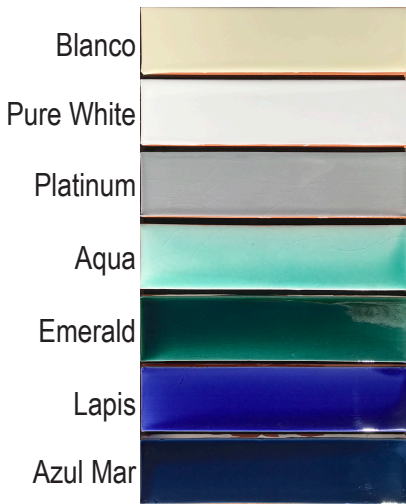

phone: 203-946-0861

fax: 203-946-0862

Primavera

Red body tile with a percent of white clay. Rectified for a tighter grout joint. Tile is recommended for interior wall use. Variation of size, color and texture may occur. In order to blend well, tiles should be shuffled prior to installing. For shower application, we recommend a 1/2", unpainted cement board with stainless steel screws, or a traditional mudset. Client should purchase samples before final product selection. Consult our Product Knowledge page and list of Terms and Conditions within this price book.

Primavera (gloss glaze)

2 x 8 Brick Subway - stocked as shown - **\$ 8.59 sq ft**
 (8 pieces per sq ft)

SAMPLE BOARDS -Primavera

Sample # PV 2
 2 x 8 Subway

Sample # PV 3
 Color Pallet

.55 x 6 Gloss BG Thin-Liner - stocked as shown - \$3.89 each

Please read the Product Knowledge information at CAArtTile.net. Client should purchase samples prior to final product selection.

Primavera (*gloss glaze*)

Wash Series - *Hand Brushed*

.55 x 6 Wash BG Thin-Liner - stocked as shown - \$3.89 each

Crackle

.55 x 6 Crackle BG Thin-Liner - stocked as shown - \$3.89 each

Satin Primavera

2 x 8 *Satin* Brick Subway - \$ 9.39 sq ft - (8 pieces per sq ft)

Aurora *Satin*

Sample board # PV4a

Satin

2 x 8 Subway
Aurora stocked East
All other colors shown above are
stocked in West