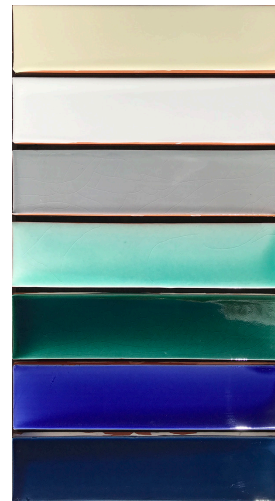

phone: 203-946-0861

fax: 203-946-0862

Primavera

Red body tile with a percent of white clay. Rectified for a tighter grout joint. Tile is recommended for interior wall use. Variation of size, color and texture may occur. In order to blend well, tiles should be shuffled prior to installing. For shower application, we recommend a 1/2", unpainted cement board with stainless steel screws, or a traditional mudset. Client should purchase samples before final product selection. Consult our Product Knowledge page and list of Terms and Conditions within this price book.

Primavera (gloss glaze)

2 x 8 Brick Subway - stocked as shown - **\$ 8.59 sq ft**
 (8 pieces per sq ft)

SAMPLE BOARDS -Primavera

Sample # PV 2
 2 x 8 Subway

Sample # PV 3
 Color Pallet

.55 x 6 Gloss BG Thin-Liner - stocked as shown - \$3.89 each