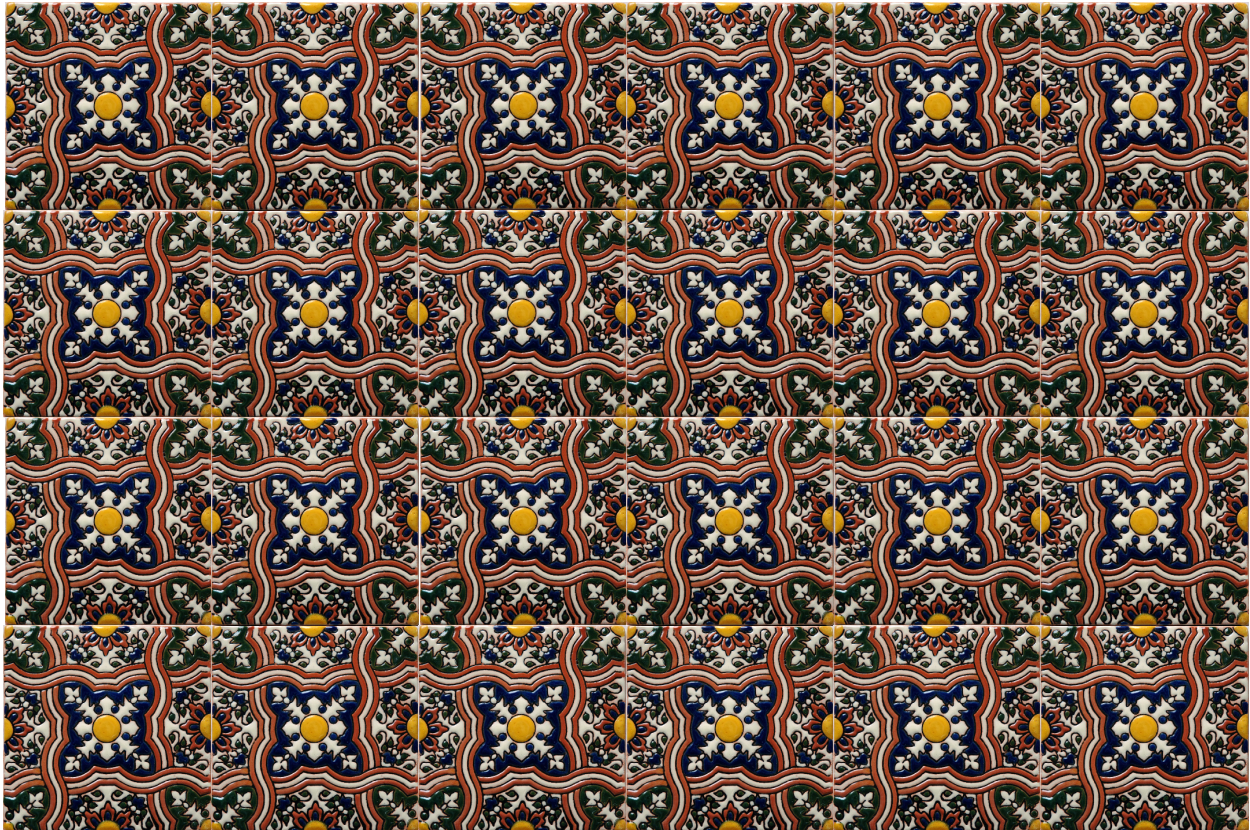

6 x 6 *California Clay* Primavera
Hand-painted, raised, gloss glaze

Pattern Shown: 6 x 6 Del Mar Blue

6 x 6 Palisades

Please read the Product Knowledge information at CAArtTile.net. Color, shade & texture variation are inherent in all of our product. Photos and online images are not color accurate. Client should purchase samples prior to final product selection.

6 x 6 *California Clay* Primavera
Hand-painted, raised, gloss glaze

6 x 6 Marina Del Rey B & W

6 x 6 Palos Verdes

Please read the Product Knowledge information at CAArtTile.net. Color, shade & texture variation are inherent in all of our product. Photos and online images are not color accurate. Client should purchase samples prior to final product selection.

6 x 6 *California Clay* Primavera
Hand-painted, raised, gloss glaze

6 x 6 La Jolla

6 x 6 MG-1
(Gloss with Satin background)

Please read the Product Knowledge information at CAArtTile.net. Color, shade & texture variation are inherent in all of our product. Photos and online images are not color accurate. Client should purchase samples prior to final product selection.