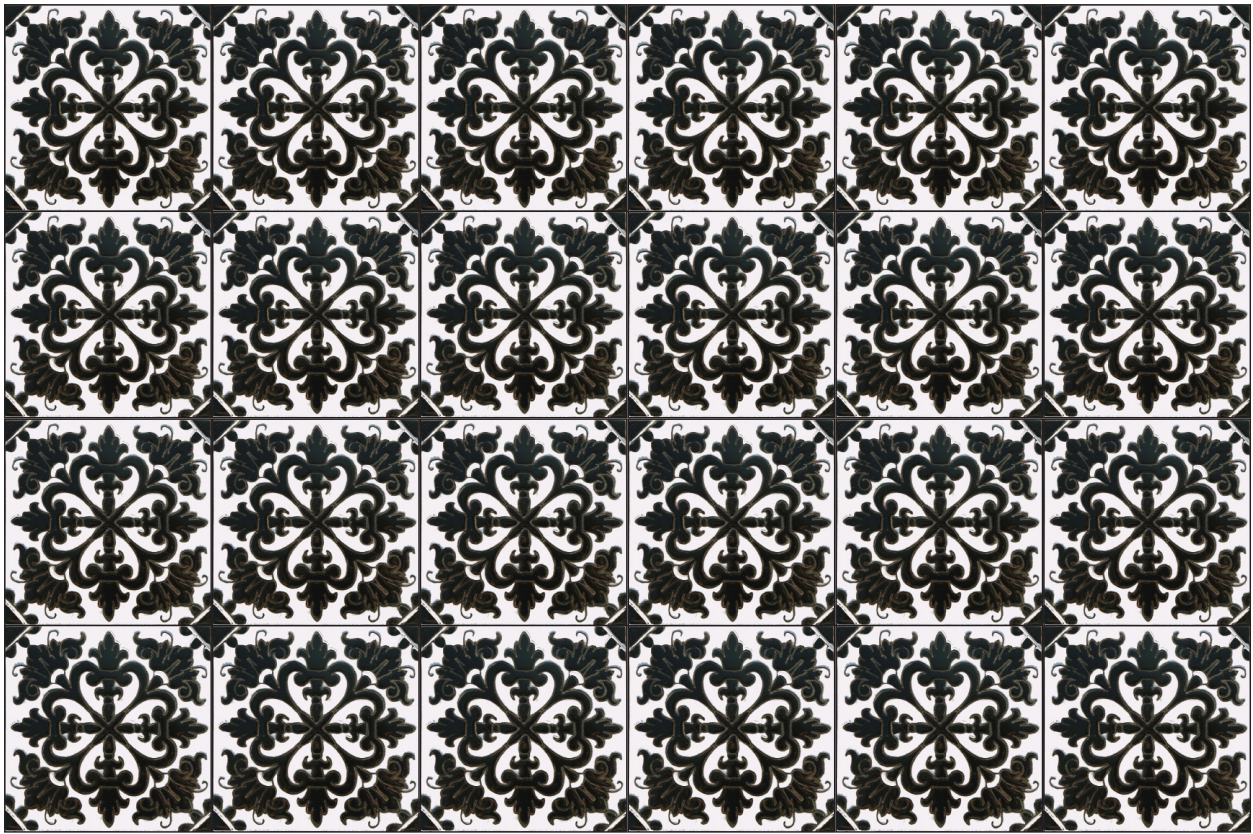

6 x 6 *California Clay* Primavera
Hand-painted, raised, gloss glaze

Pattern Shown: 6 x 6 Del Mar Blue

6 x 6 Palisades

Please read the Product Knowledge information at CAArtTile.net. Color, shade & texture variation are inherent in all of our product. Photos and online images are not color accurate. Client should purchase samples prior to final product selection.

6 x 6 *California Clay* Primavera
Hand-painted, raised, gloss glaze

6 x 6 Marina Del Rey B & W

6 x 6 Palos Verdes

Please read the Product Knowledge information at CAArtTile.net. Color, shade & texture variation are inherent in all of our product. Photos and online images are not color accurate. Client should purchase samples prior to final product selection.

6 x 6 *California Clay* Primavera
Hand-painted, raised, gloss glaze

6 x 6 La Jolla

6 x 6 MG-1
(Gloss with Satin background)

Please read the Product Knowledge information at CAArtTile.net. Color, shade & texture variation are inherent in all of our product. Photos and online images are not color accurate. Client should purchase samples prior to final product selection.