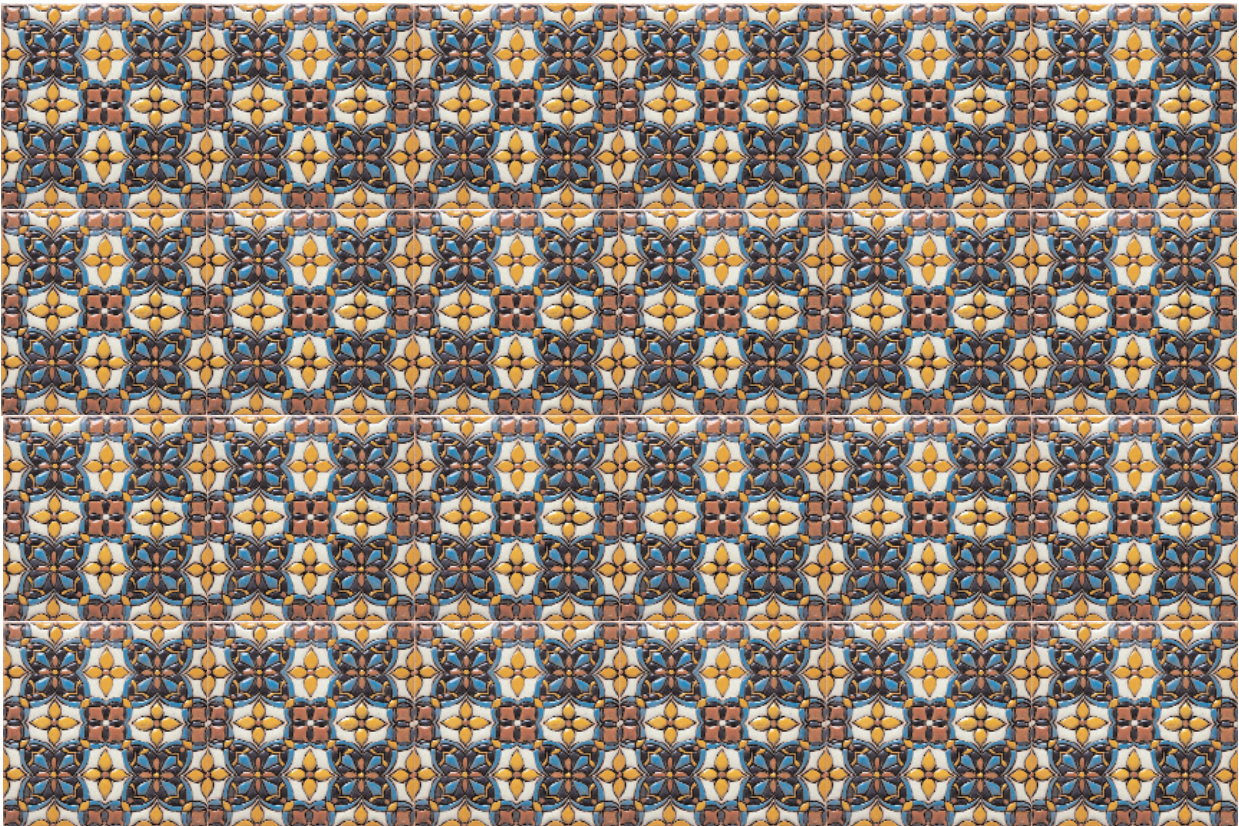

6 x 6 Sausalito