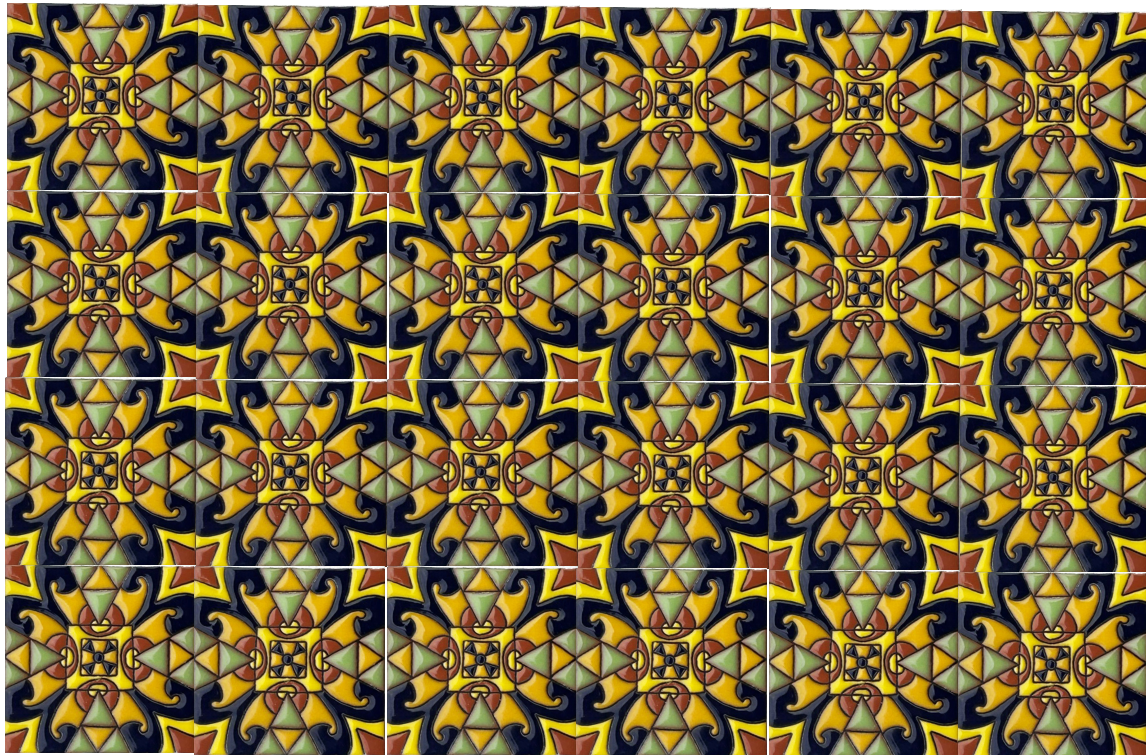

4 x 4 *California Clay* Primavera
Hand-painted, raised, gloss glaze

4 x 4 Malibu