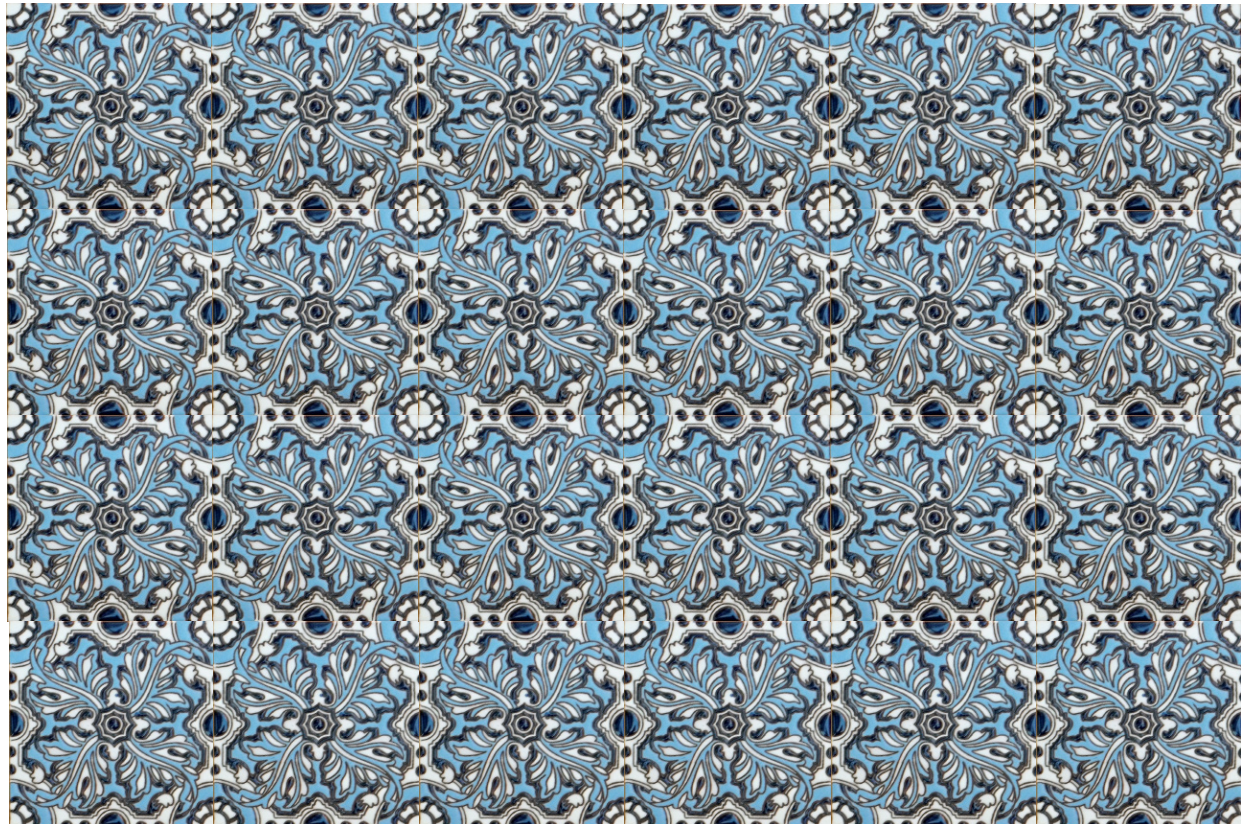

6 x 6 *California Clay* Primavera
Hand-painted, raised, gloss glaze

6 x 6 Los Gatos

6 x 6 Sausalito

6 x 6 *California Clay* Primavera
Hand-painted, raised, gloss glaze & satin

6 x 6 Cali

6 x 6 Diana

4 x 4 *California Clay* Primavera
Hand-painted, raised, gloss glaze