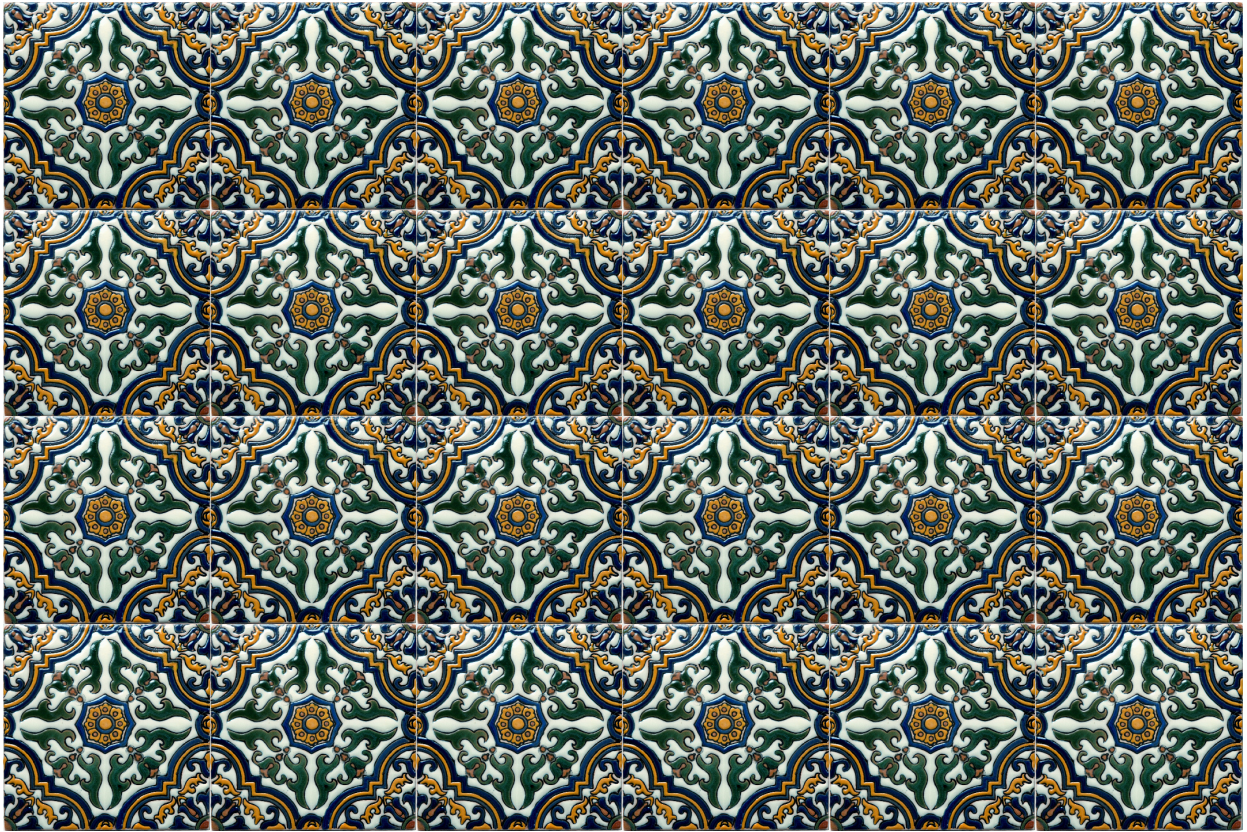

6 x 6 *California Clay* Primavera
Hand-painted, raised, gloss glaze

Pattern Shown: 6 x 6 Del Mar Blue

6 x 6 Palisades

Please read the Product Knowledge information at CAArtTile.net. Color, shade & texture variation are inherent in all of our product. Photos and online images are not color accurate. Client should purchase samples prior to final product selection.

6 x 6 *California Clay* Primavera
Hand-painted, raised, gloss glaze

6 x 6 Marina Del Rey B & W

6 x 6 Palos Verdes

Please read the Product Knowledge information at CAArtTile.net. Color, shade & texture variation are inherent in all of our product. Photos and online images are not color accurate. Client should purchase samples prior to final product selection.

6 x 6 *California Clay* Primavera
Hand-painted, raised, gloss glaze

6 x 6 La Jolla

6 x 6 MG-1
(Gloss with Satin background)

Please read the Product Knowledge information at CAArtTile.net. Color, shade & texture variation are inherent in all of our product. Photos and online images are not color accurate. Client should purchase samples prior to final product selection.