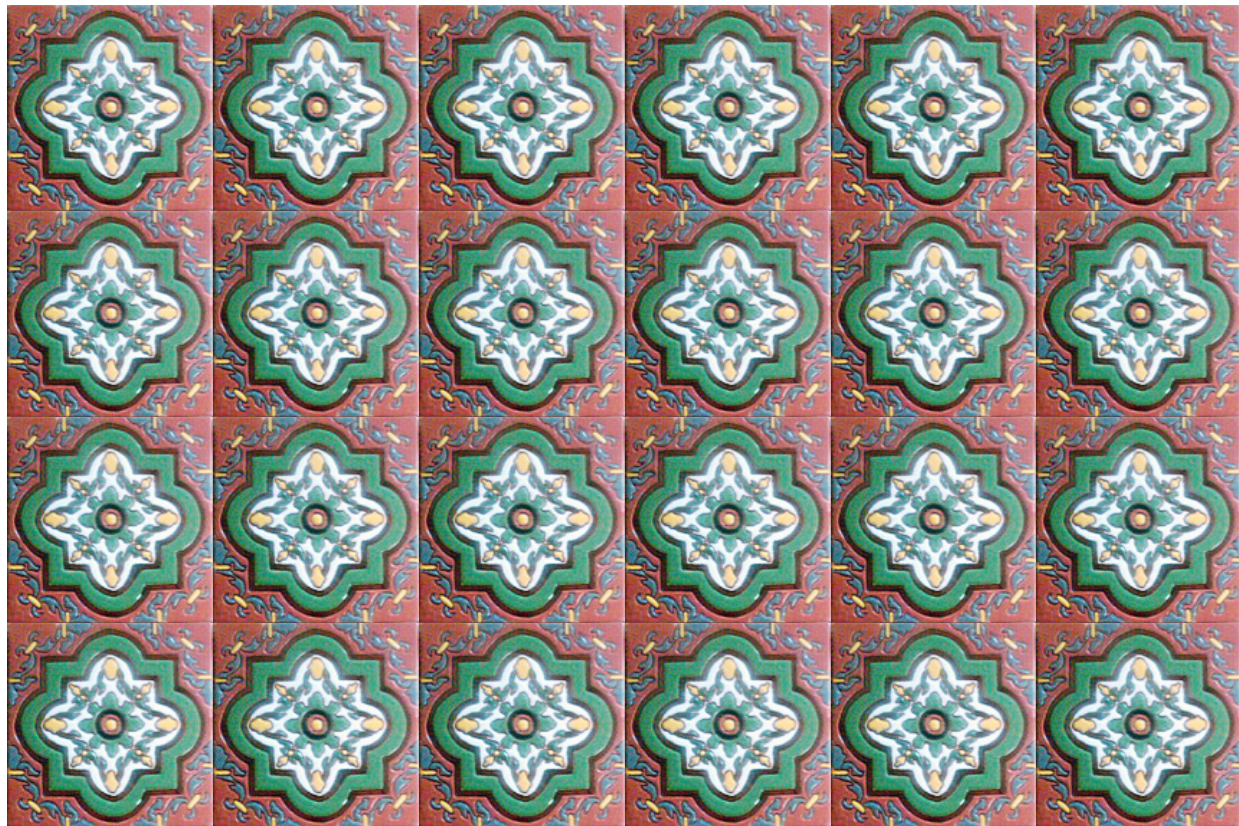

6 x 6 Del Mar Green

Please read the Product Knowledge information at CAArtTile.net. Color, shade & texture variation are inherent in all of our product. Photos and online images are not color accurate. Client should purchase samples prior to final product selection.