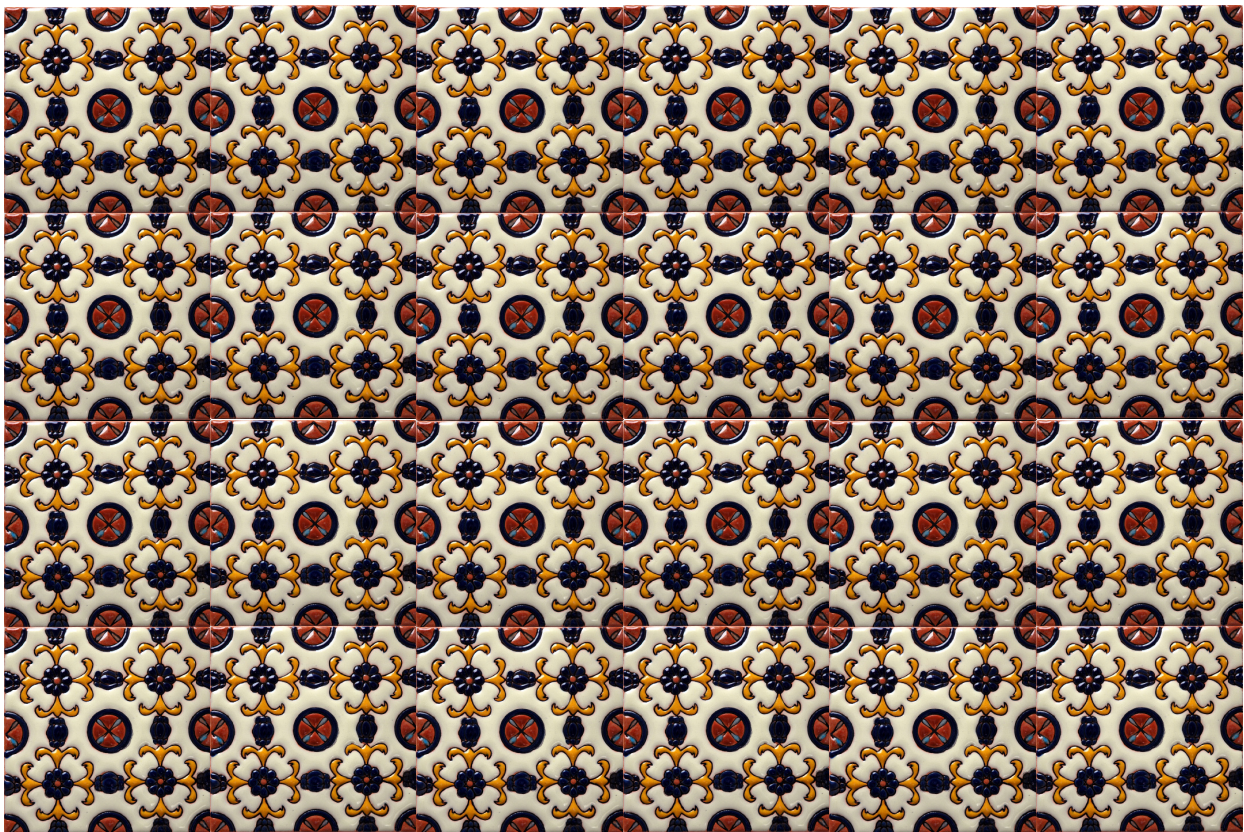

6 x 6 *California Clay* Primavera
Hand-painted, raised, gloss glaze

Pattern Shown: 6 x 6 Del Mar Blue

6 x 6 Palisades

Please read the Product Knowledge information at CAArtTile.net. Color, shade & texture variation are inherent in all of our product. Photos and online images are not color accurate. Client should purchase samples prior to final product selection.

6 x 6 *California Clay* Primavera
Hand-painted, raised, gloss glaze

6 x 6 Marina Del Rey B & W

6 x 6 Palos Verdes

Please read the Product Knowledge information at CAArtTile.net. Color, shade & texture variation are inherent in all of our product. Photos and online images are not color accurate. Client should purchase samples prior to final product selection.

6 x 6 *California Clay* Primavera
Hand-painted, raised, gloss glaze

6 x 6 La Jolla

6 x 6 MG-1
(Gloss with Satin background)

Please read the Product Knowledge information at CAArtTile.net. Color, shade & texture variation are inherent in all of our product. Photos and online images are not color accurate. Client should purchase samples prior to final product selection.