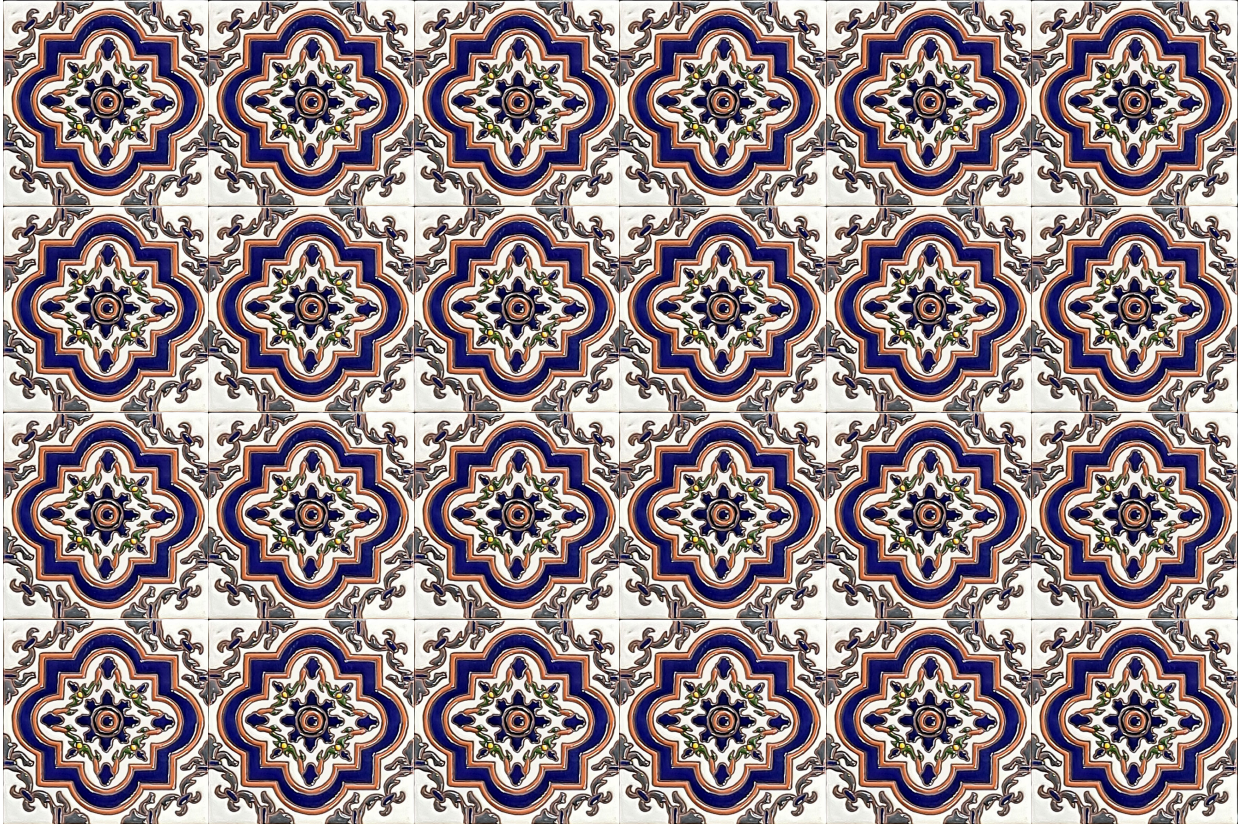

6 x 6 MG-1
(Gloss with Satin background)

Please read the Product Knowledge information at CAArtTile.net. Color, shade & texture variation are inherent in all of our product. Photos and online images are not color accurate. Client should purchase samples prior to final product selection.