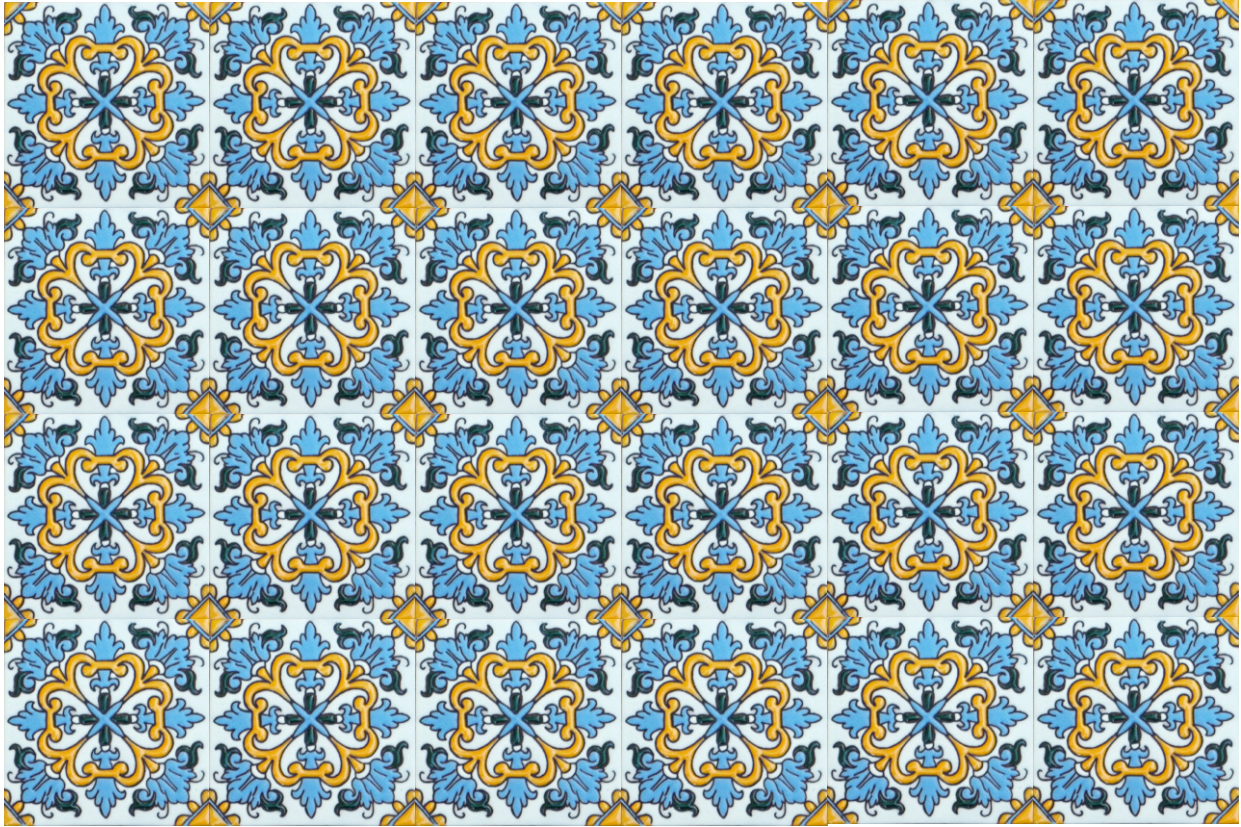

6 x 6 *California Clay* Primavera
Hand-painted, raised, gloss glaze & satin

6 x 6 Cali