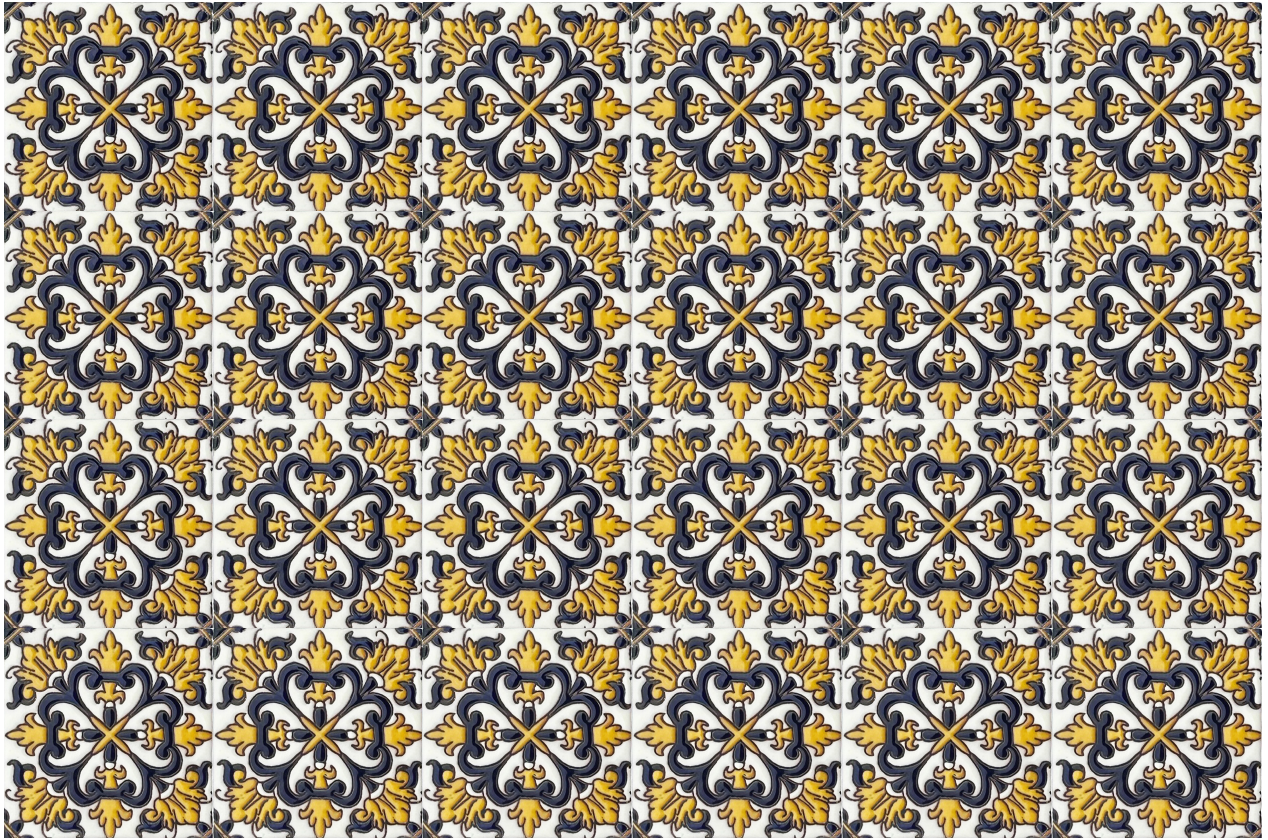

6 x 6 *California Clay* Primavera
Hand-painted, raised, gloss glaze

6 x 6 Marina Del Rey