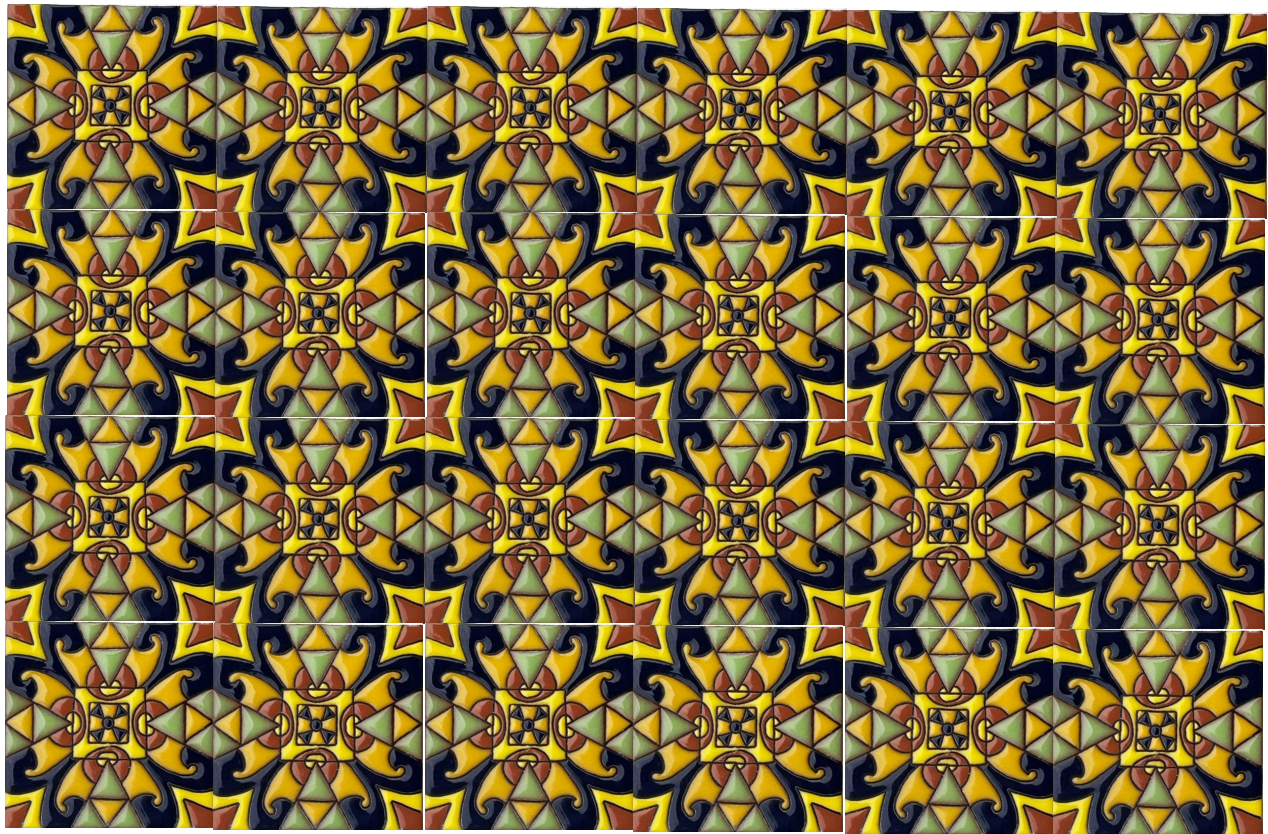

6 x 6 Malibu

Please read the Product Knowledge information at CAArtTile.net. Color, shade & texture variation are inherent in all of our product. Photos and online images are not color accurate. Client should purchase samples prior to final product selection.