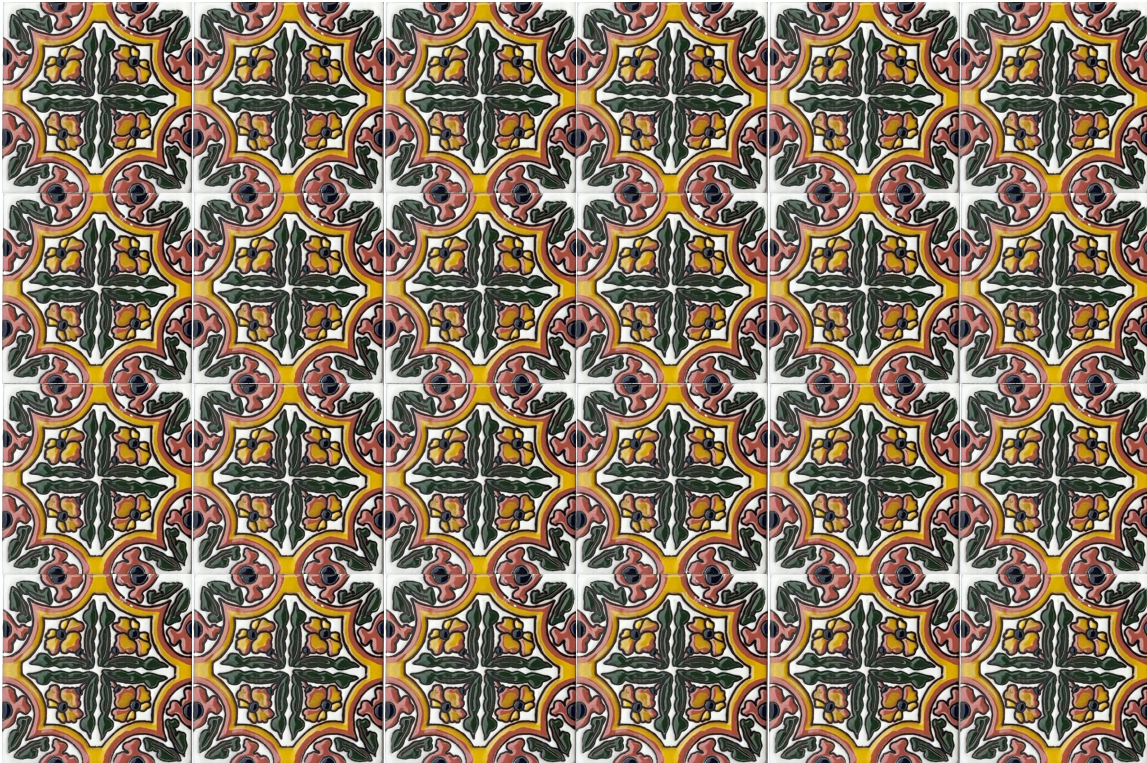

4 x 4 Sonoma

Please read the Product Knowledge information at CAArtTile.net. Color, shade & texture variation are inherent in all of our product. Photos and online images are not color accurate. Client should purchase samples prior to final product selection.