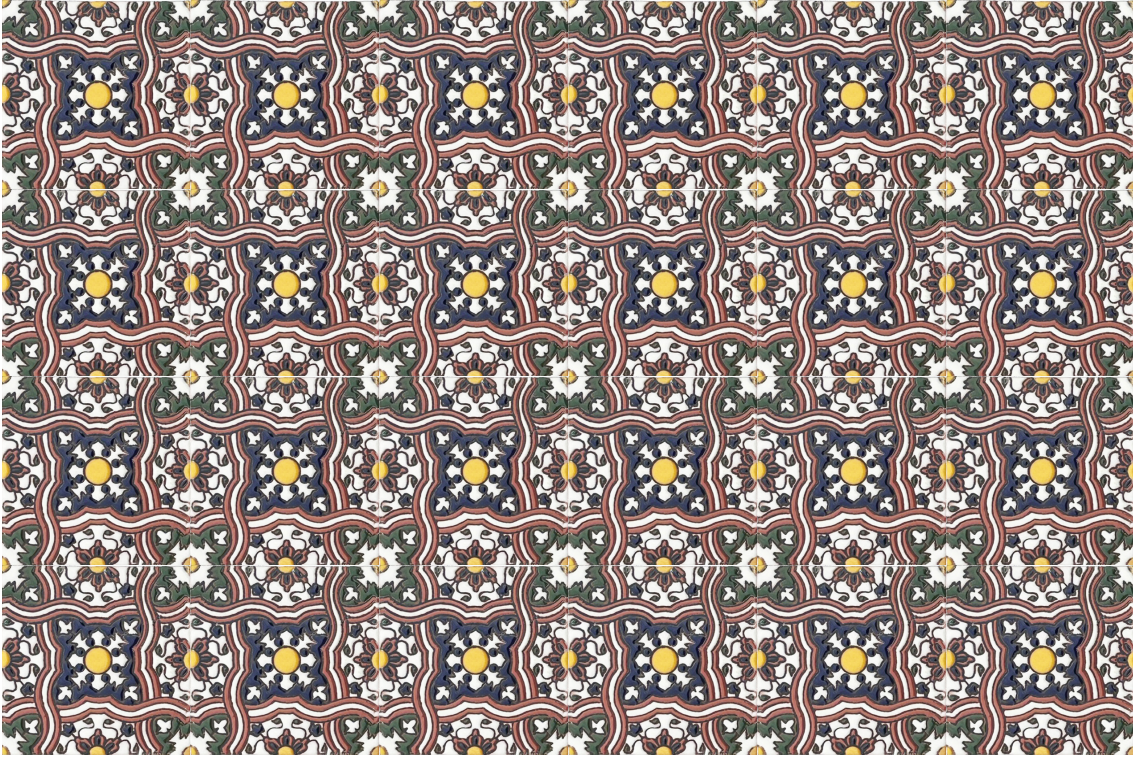

4 x 4 *California Clay* Primavera
Hand-painted, raised, gloss glaze

4 x 4 Palisades