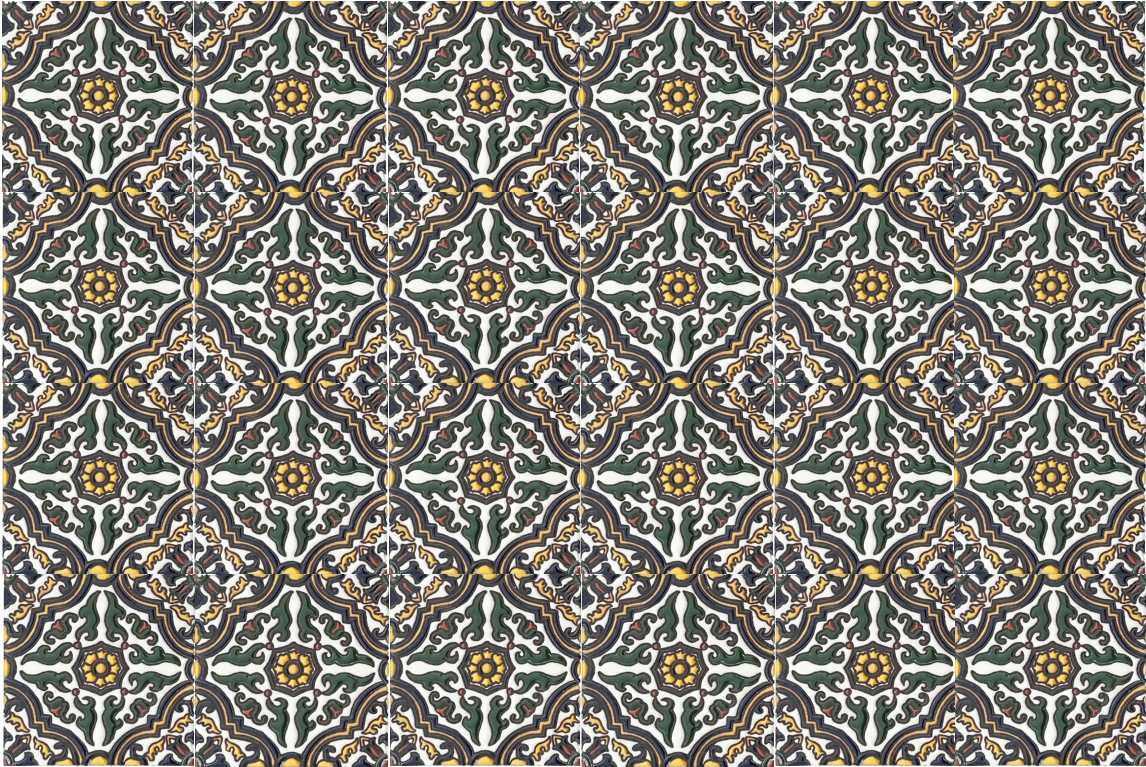

4 x 4 *California Clay* Primavera
Hand-painted, raised, gloss glaze

4 x 4 La Jolla