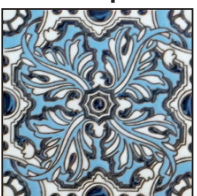

Diana

Hand painted, with a raised glaze - 4 x 4