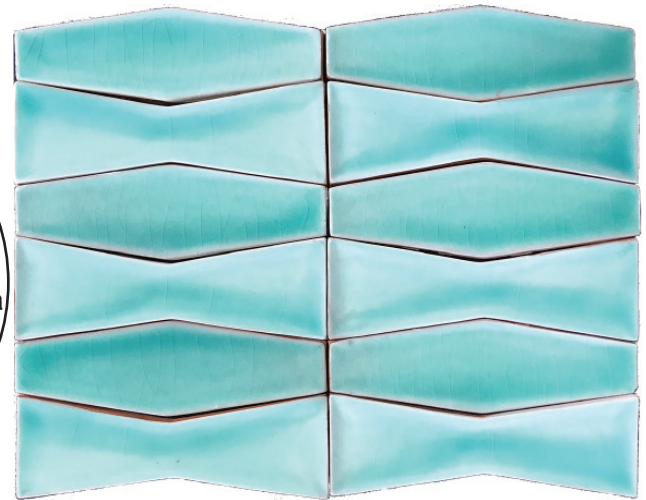

Pure White

Emerald

Lapis

Aqua

Use
2 x 8 Moño,
or 2 x 8 Hex
alone, or with each
other

2 x 8 Hex and Moño shown together