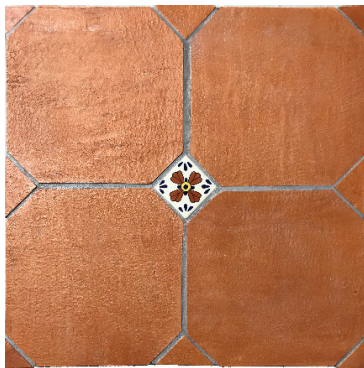

Española *Cortado*
8 x 8
3.5 pcs per sf

Cortado
8 x 8
2.25 pcs per sq. ft.

Hex *Cortado*
8 x 8
2.5 pcs per sq. ft.

Call for pricing
special order

Call for pricing
special order

8 x 8 *Cortado* Octagon with
2 x 2 Talavera Seville Blue dot
(see Talavra pricing)
Sample # COR-Oct8-2Sev