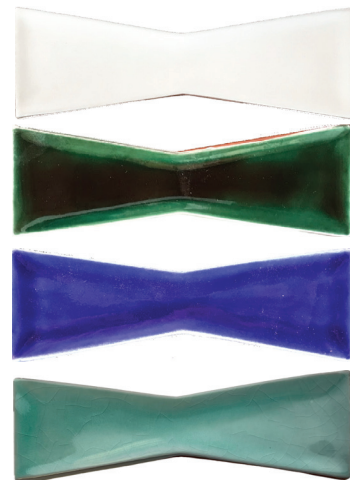

2 x 8 Moño- a concave, molded body

stocked as indicated