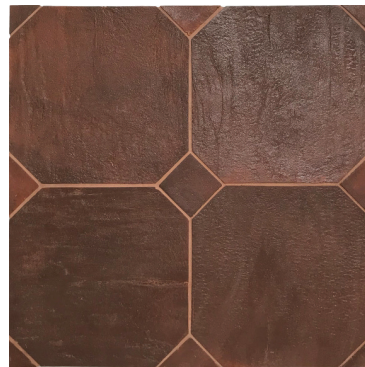

8 x 8 with 5 x 5 *Cortado* dot

-Dots are sold separately

-There are **1.69 pcs** 8-inch Octagon and

1.69 pcs 5 x 5 Dots per square ft

8 x 8 Octagon *Cortado* with 5 x 5 dot
Sample # COR-Oct8-5

8 x 8 Octagon *Cortado* with 2 x 2 dot
stained/sealed with water-based
products. Sold un-stain & un-sealed.