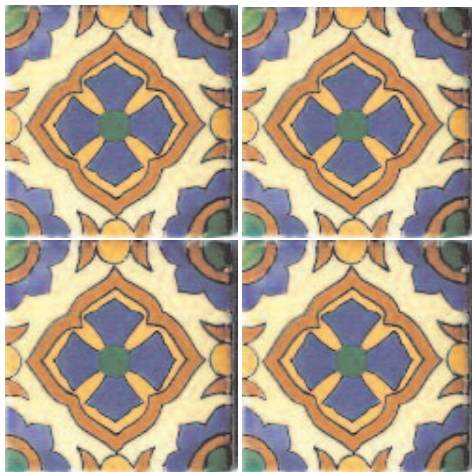

San Juan Capistrano

4x4