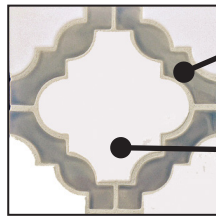

Española Key
Carrara Gray