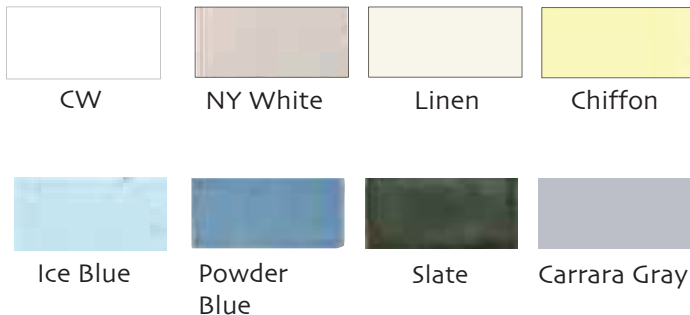

3 x 6 Brick - stocked as indicated

8 pcs. per sq ft

Trim stocked:
3 x 6 SBN (6 inch side)
6 x 3 SBN (3 inch side)

3 x 6 TSBN*

5-in Q-Round Beak
6-inch Quarter Round

} CW,
NY White
Linen
Carrara

2 x 6 Gustavo Cap
2 x 2 Gus. Out-corner
2 x 2 Gus. Flat Corner

} CW
NY White

*Triple Surface Bullnose (TSBN) must be cut in the field before installation