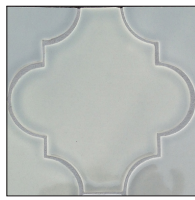

Hampton
Corner Elbow
(side view)

Hampton
Corner Elbow
(front view)

4.5 x 2.5 x 2.5

Hampton Cove Base
4.5 x 8.5

(may be used as a
Cove or a Cornice)

El Patron (top cap)
2.25 x 8.5

El Patron
Corner Elbow
2.75 x 2.75

El Patron
Flat Corner
3.25 x 3.25

Bar Liner
3/4 x 8.5

Button Liner
3 x 6

stocked:
Crystal White
NY White

California Art Tile

Española - stocked as indicated

Española 6 x 6
CW

(6 pcs per sq ft)