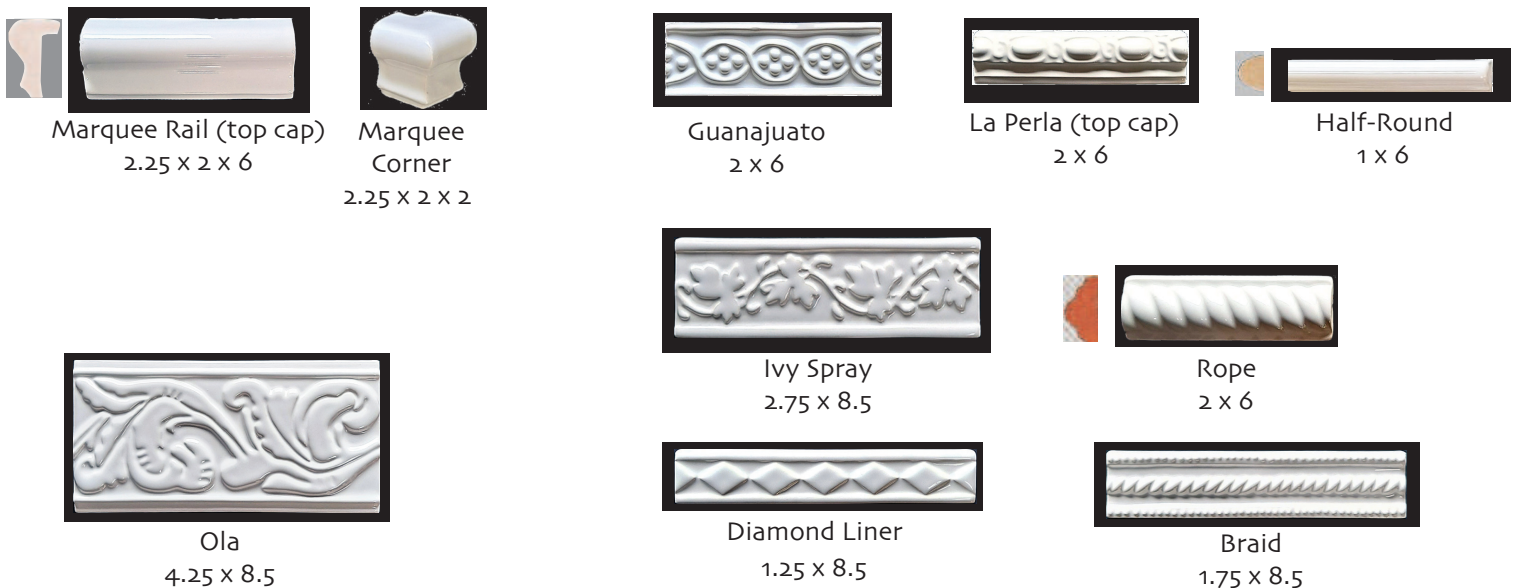

Ice Blue

6" Bead Trim - stocked Crystal White in Eighth-Round & Quarter-Round

Bead, see the difference:

Solid Color Liners - stocked as indicated

Solid Color Liners - stocked Crystal White & NY White

Hand-molded Liners Stocked: Crystal White, New York White