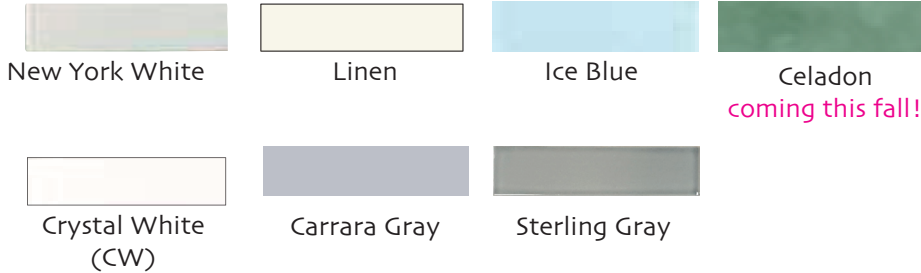

California Art Tile

Handcrafted via metal "M" mold. *Rectified edge allows for a tighter grout-joint.*

2 x 8 Brick - stocked as indicated
8 pcs. per sq. ft.