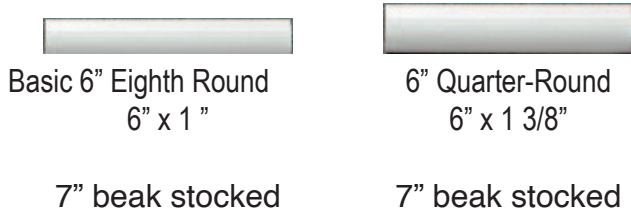

6" Bead Trim - stocked Crystal White in Eighth-Round & Quarter-Round

Bead, see the difference: