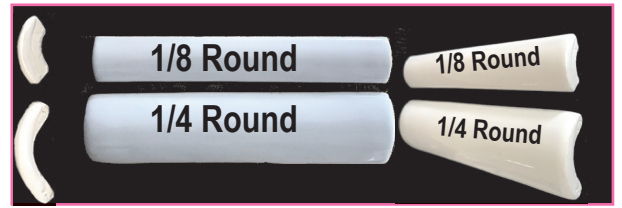

Ice Blue

6" Bead Trim - stocked Crystal White in Eighth-Round & Quarter-Round

Bead, see the difference:

Solid Color Liners - stocked as indicated

Solid Color Liners - stocked Crystal White & NY White

Hand-molded Liners Stocked: Crystal White, New York White