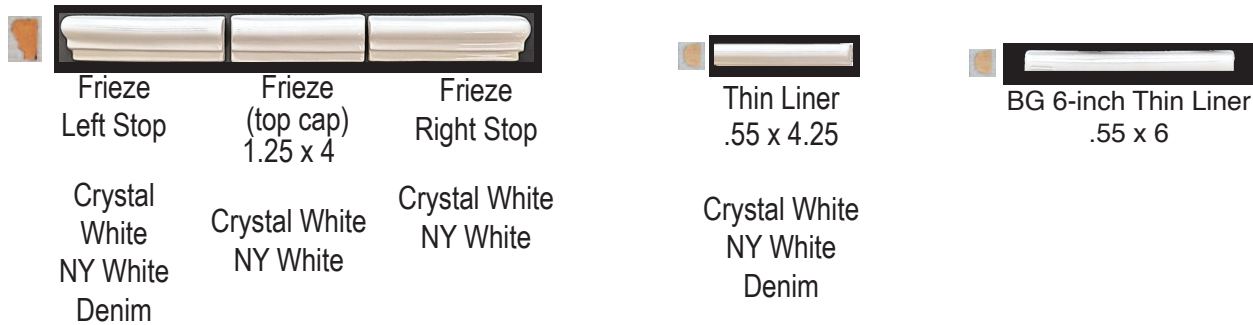

Ice Blue

6" Bead Trim - stocked Crystal White in Eighth-Round & Quarter-Round

Bead, see the difference:

Solid Color Liners - stocked as indicated

Solid Color Liners - stocked Crystal White & NY White

Hand-molded Liners Stocked: Crystal White, New York White