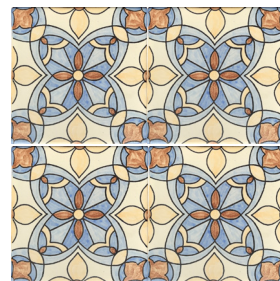

Kaleidoscope