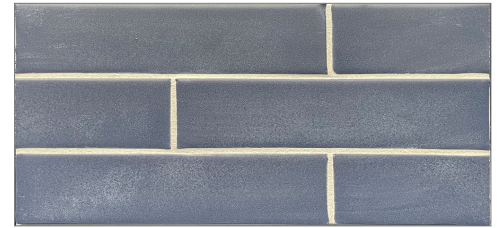

Midnight *Satin*