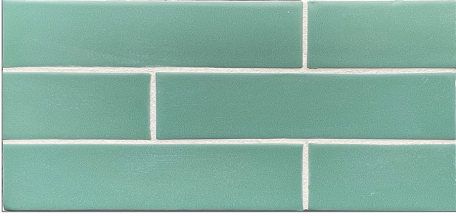

Satin
Primavera

2 x 8 *Satin* Brick Subway
stocked Aurora: 8 pieces per sf

Aurora *Satin*

Satin Trim

stocked Aurora only:
2 x 8 SBN (8 inch side)
8 x 2 SBN (2 inch side)
2 x 8 TSBN*
6-inch Quarter Round
5-in Q-Round Beak

*Triple Surface Bullnose
(TSBN) must be cut in the field
before installation

4 x 3 *Satin* Lantern
stocked Aurora

Lantern 4 x 3
Satin Aurora
20 pieces per sf
sold by piece

For trim
consider using BG Thin-Liner

6-inch *Satin* BG Thin-Liner
stocked as shown:

California Art Tile

2 x 8 *Satin* Brick Subway

Special Order Colors
Call for pricing and estimated delivery time

Jade *Satin*

Earl Grey *Satin*

Taupe *Satin*

Carbon *Satin*