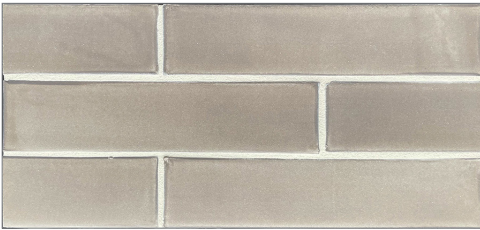

Satin
Primavera

2 x 8 *Satin* Brick Subway
stocked Aurora: 8 pieces per sf

Aurora *Satin*

Satin Trim

stocked Aurora only:
2 x 8 SBN (8 inch side)
8 x 2 SBN (2 inch side)
2 x 8 TSBN*
6-inch Quarter Round
5-in Q-Round Beak

*Triple Surface Bullnose
(TSBN) must be cut in the field
before installation

4 x 3 *Satin* Lantern
stocked Aurora

Lantern 4 x 3
Satin Aurora
20 pieces per sf
sold by piece

For trim
consider using BG Thin-Liner

6-inch *Satin* BG Thin-Liner
stocked as shown:

California Art Tile

2 x 8 *Satin* Brick Subway

Special Order Colors
Call for pricing and estimated delivery time

Jade *Satin*

Earl Grey *Satin*

Taupe *Satin*

Carbon *Satin*

Peacock *Satin*

Midnight *Satin*

Special Order Colors
Sample Board

PV4a

Satin

2 x 8 Subway

California Art Tile

Satin
Primavera