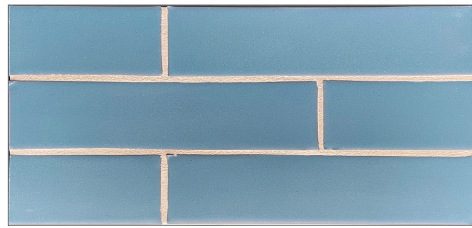

Satin
Primavera

2 x 8 *Satin* Brick Subway
stocked Aurora: 8 pieces per sf

Aurora *Satin*

Satin Trim

stocked Aurora only:
2 x 8 SBN (8 inch side)
8 x 2 SBN (2 inch side)
2 x 8 TSBN*
6-inch Quarter Round
5-in Q-Round Beak

*Triple Surface Bullnose
(TSBN) must be cut in the field
before installation

4 x 3 *Satin* Lantern
stocked Aurora

Lantern 4 x 3
Satin Aurora
20 pieces per sf
sold by piece

For trim
consider using BG Thin-Liner

6-inch *Satin* BG Thin-Liner
stocked as shown:

California Art Tile

2 x 8 *Satin* Brick Subway

Special Order Colors
Call for pricing and estimated delivery time

Jade *Satin*

Earl Grey *Satin*

Taupe *Satin*

Carbon *Satin*

Peacock *Satin*

Midnight *Satin*

Special Order Colors
Sample Board

PV4a

Satin

2 x 8 Subway

California Art Tile

Satin
Primavera