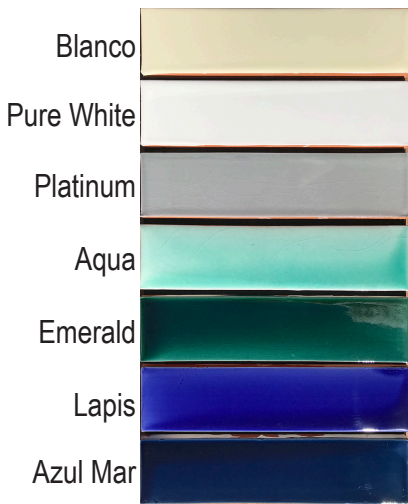

**Primavera**

Red body tile with a percent of white clay. Rectified for a tighter grout joint. Tile is recommended for interior wall use. Variation of size, color and texture may occur. In order to blend well, tiles should be shuffled prior to installing. For shower application, we recommend a 1/2", unpainted cement board with stainless steel screws, or a traditional mudset. Client should purchase samples before final product selection. Consult our Product Knowledge page and list of Terms and Conditions within this price book.

*Satin*  
**Primavera**

2 x 8 *Satin* Brick Subway  
 (8 pieces per sq ft)

Aurora

BG Thin-Liner  
 6-inch  
 Stocked Aurora

**Primavera (gloss glaze)**

2 x 8 Brick Subway - stocked as shown  
 (8 pieces per sq ft)

Blanco  
 Pure White  
 Platinum  
 Aqua  
 Emerald  
 Lapis  
 Azul Mar

BG Thin-Liner  
 6-inch  
 Stocked in all  
 colors shown

**SAMPLE BOARDS -Primavera**

Sample # PV 2  
 2 x 8 Subway

Sample # PV 3  
 Color Pallet

Call for current sample pricing  
 Order by board's number

**Wash 6-inch BG Thin Liners**

1/2 inch x 6"  
 stocked:  
 Meadow, Indigo, Rust, Spindrift